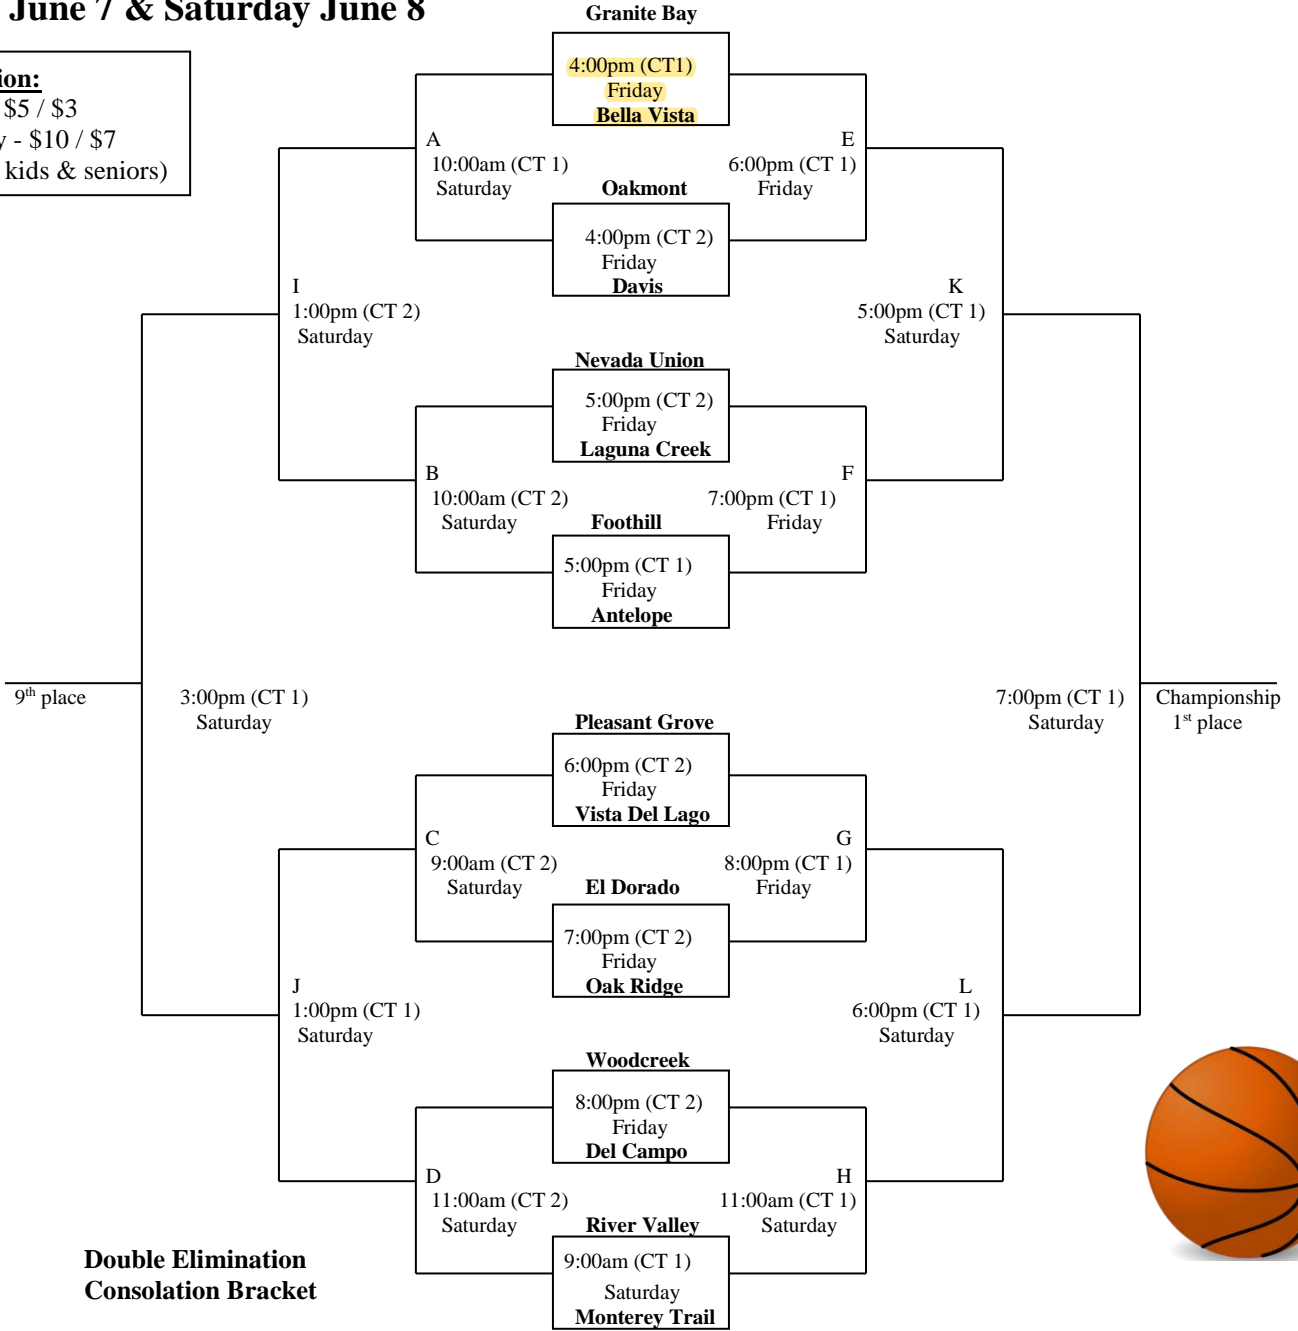

# Titan Summer Challenge

@ Antelope High School

Friday June 7 & Saturday June 8

Big Gym = CT 1  
Small Gym = CT 2

**Admission:**  
Friday - \$5 / \$3  
Saturday - \$10 / \$7  
(adults / kids & seniors)

## Double Elimination Consolation Bracket