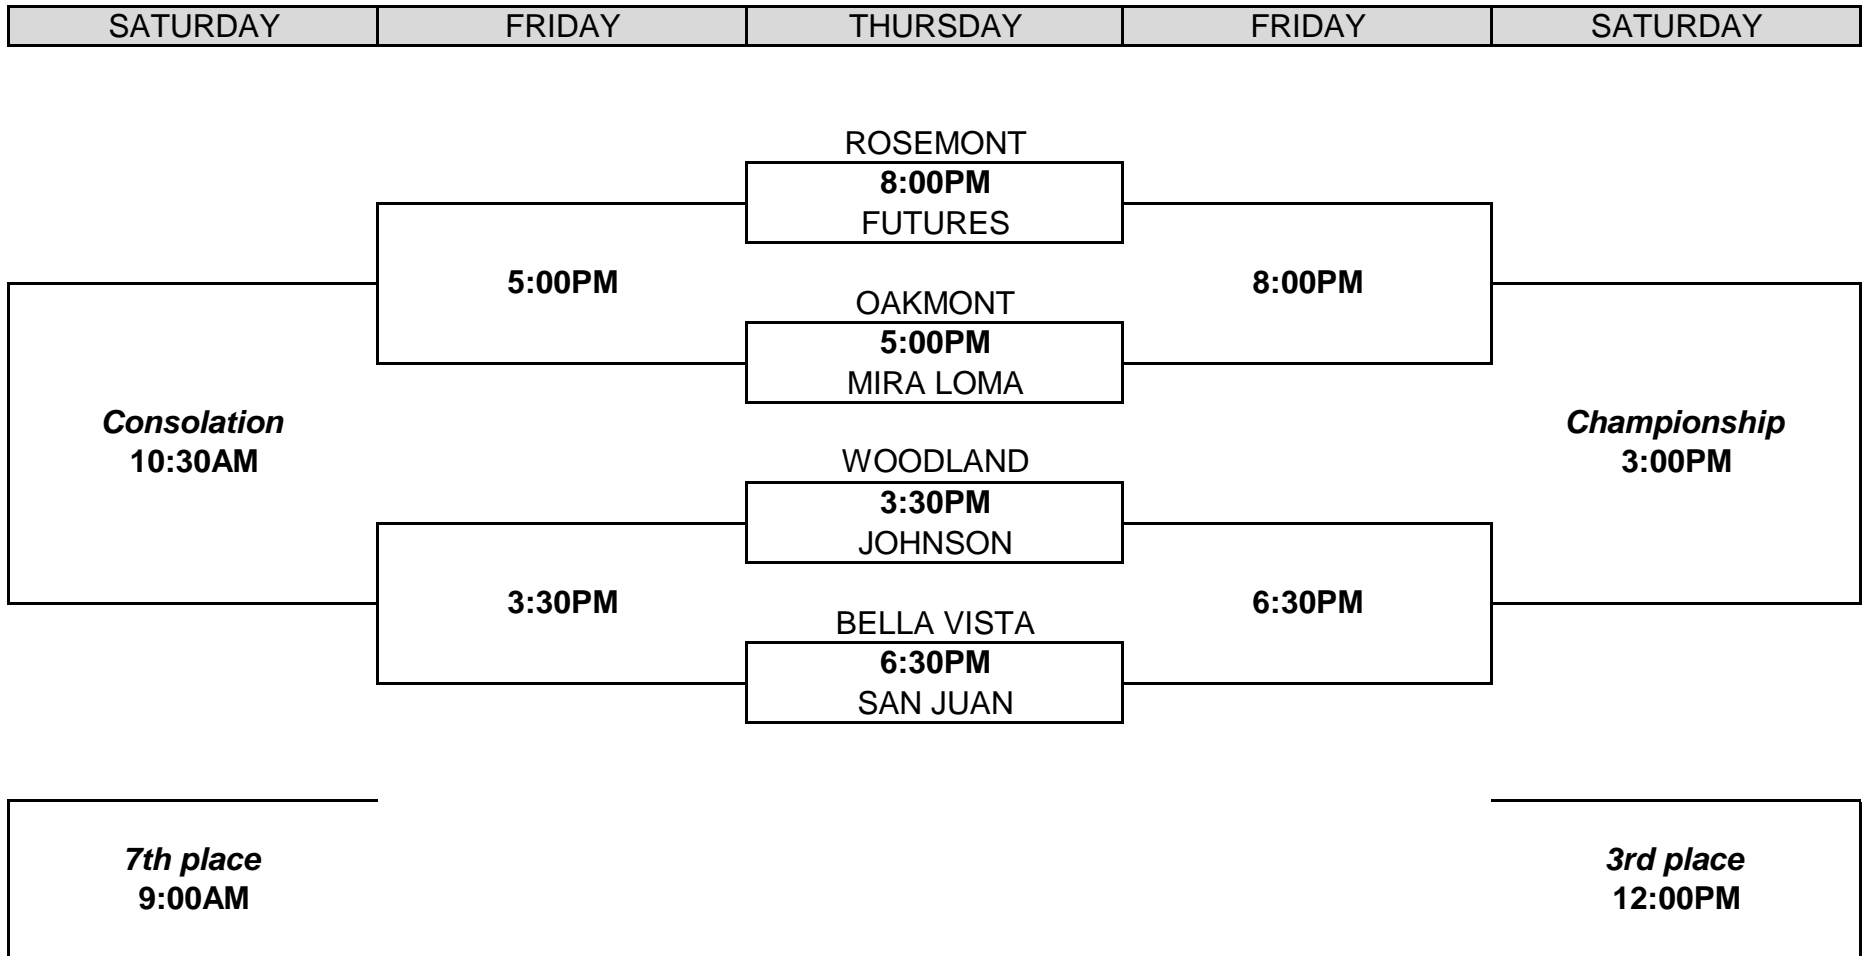

2018 WOLVERINE WINTER CLASSIC VARSITY

December 13-15, 2018

Top team is home and will wear light uniforms.